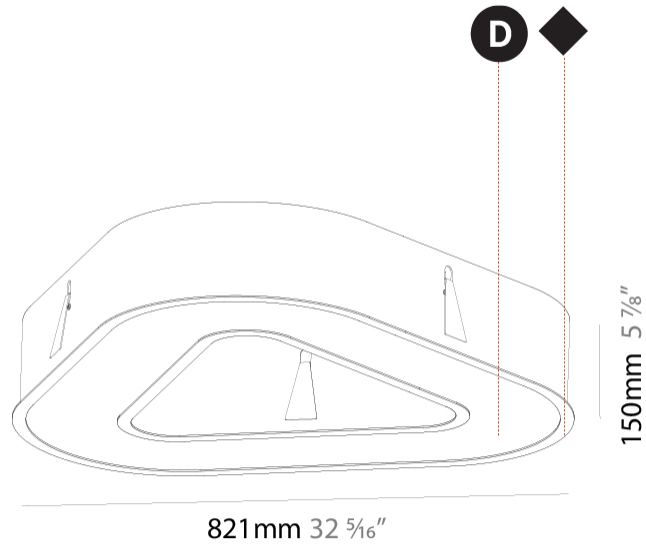

GENERAL

Series: Glorious
Subseries: Glorious Victory
Brand: Prolicht
Division: Architectural
Mounting Type: Recessed
Mounting Location: Ceiling
Subcategory: Ambient

PHYSICAL

Shape: Abstract
Length (mm): 821
Length (in): 32 5/16
Width (mm): 821
Width (in): 32 5/16
Height (mm): 150
Height (in): 5 7/8
Min. Recessing Depth (mm): 160
Min. Recessing Depth (in): 6 3/16
Light Distribution: Direct
Weight (kg): 8.969
Weight (lbs): 19.73
Diffuser: PMMA - Opal or Micro-Prism
Fixture Finish: SSR / BKV / CWI / CRY / HAB / UFT / ITA / RUA / FTG / MYG / LOD / PUS / FRO / FUP / KIA / POP / BLS / SPG / MEY / GOH / GUM / CHC / COM / ABZ / JAG / OBR / MOS / ROR
Fixture Material: Aluminum

ELECTRICAL

Lamp Type: LED (Zhaga Standard)
Input Wattage (W): 30
Total Output Wattage (W): 24 / 19.2 (3500K)
Dimming: Non-Dimming / Phase Dimming (120Vac only) / 0-10V Dimming
Driver Included: Yes
Driver Location: Integrated
Driver Type: Constant Current - 120 / 277Vac
Driver Class: Class 2
Input Voltage (V): 120 - 277
Constant Current (MA): 350 / 600 (3500K)

LED

Color Temperature (°K): 3000 / 3500 / 4000
Max. Delivered Lumen (lm): 2770
CRI: >80 CRI
Efficiency (%): 65
Lamp Life (hrs): 50000

OPTICAL

RATINGS AND CERTIFICATIONS

Certified By: Certified for North American Standards
IP rating: IP20